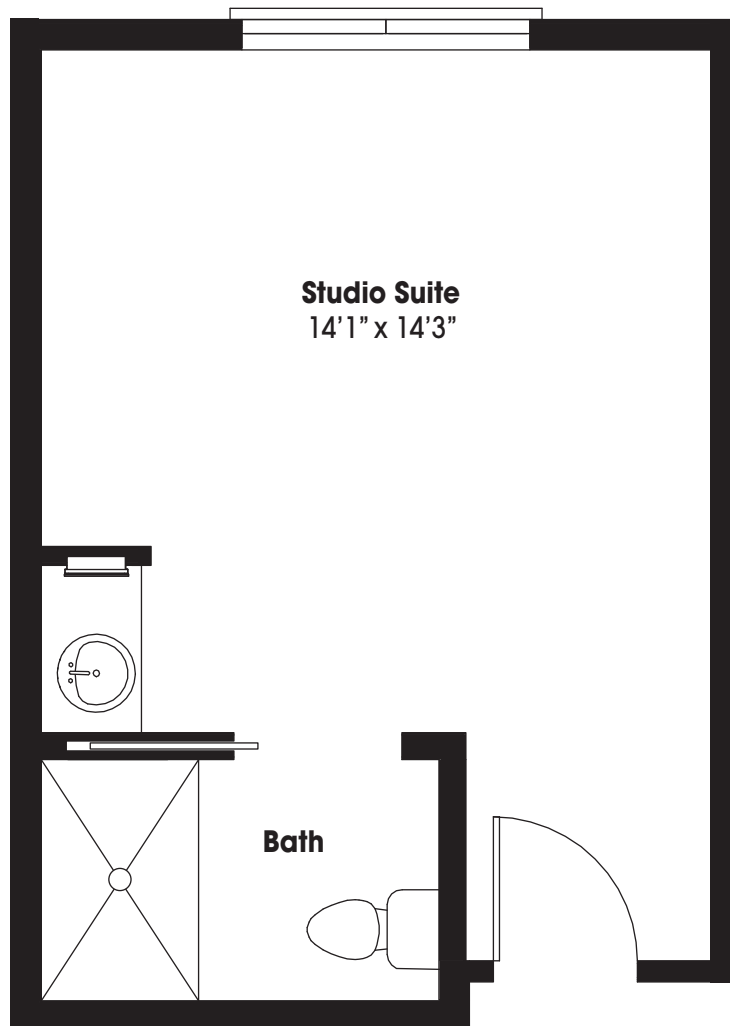

Memory Care

Parc at Traditions
3095 Club Drive
Bryan, Texas 77807
www.parcattraditions.com

Magnolia
Private Studio Suite
276 sq. ft.

MC / ADA