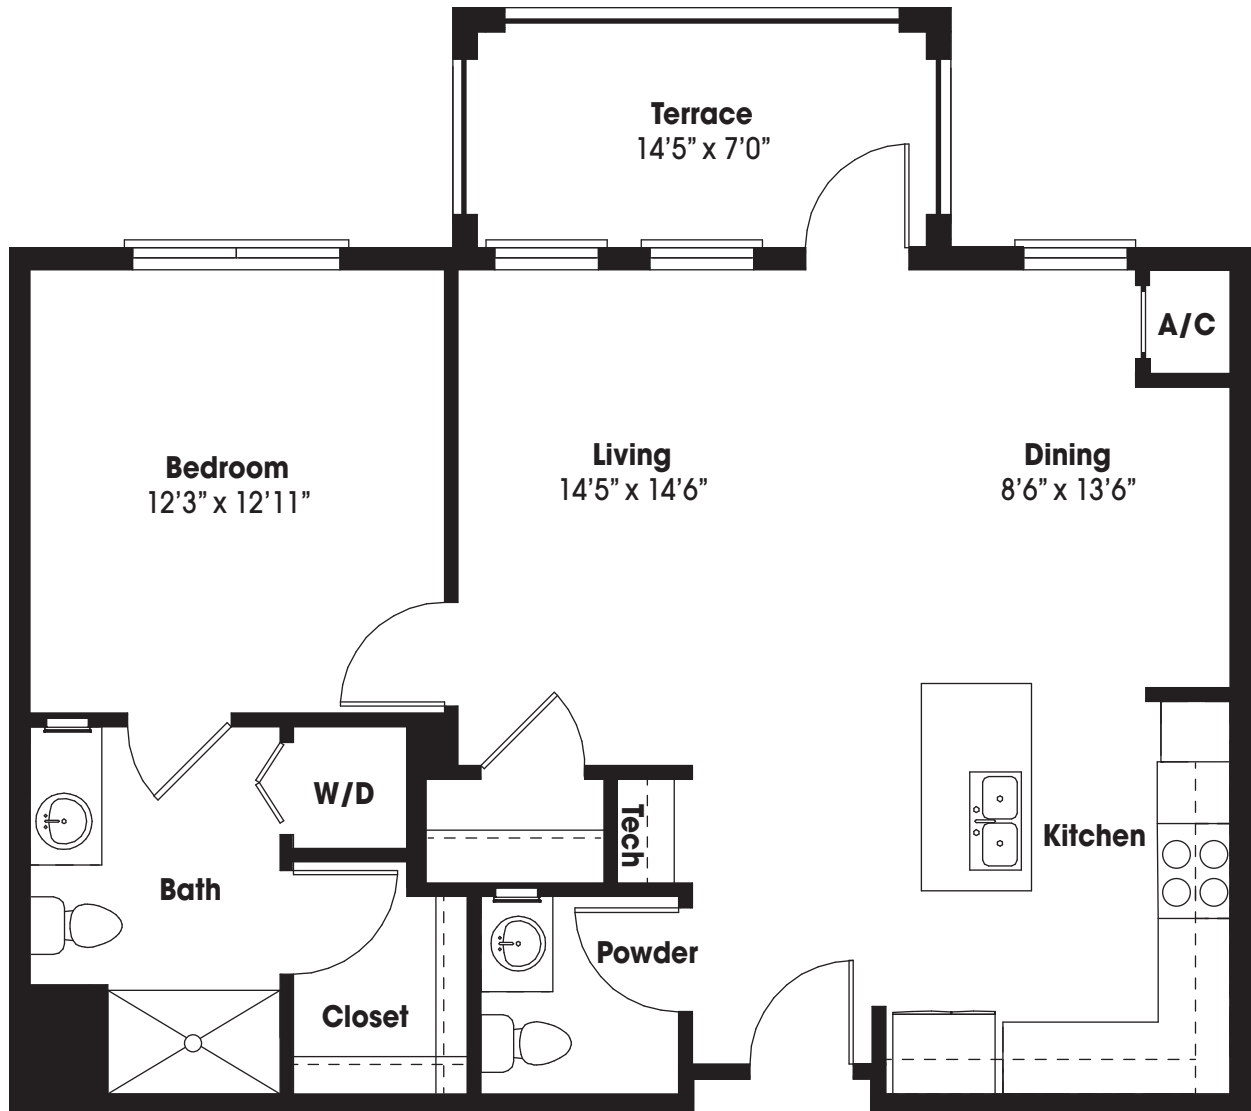

Independent Living

Parc at Traditions
3095 Club Drive
Bryan, Texas 77807
www.parcattraditions.com

Huisache

Deluxe One Bedroom, 1 1/2 Bath
832 sq. ft.

IL-B2